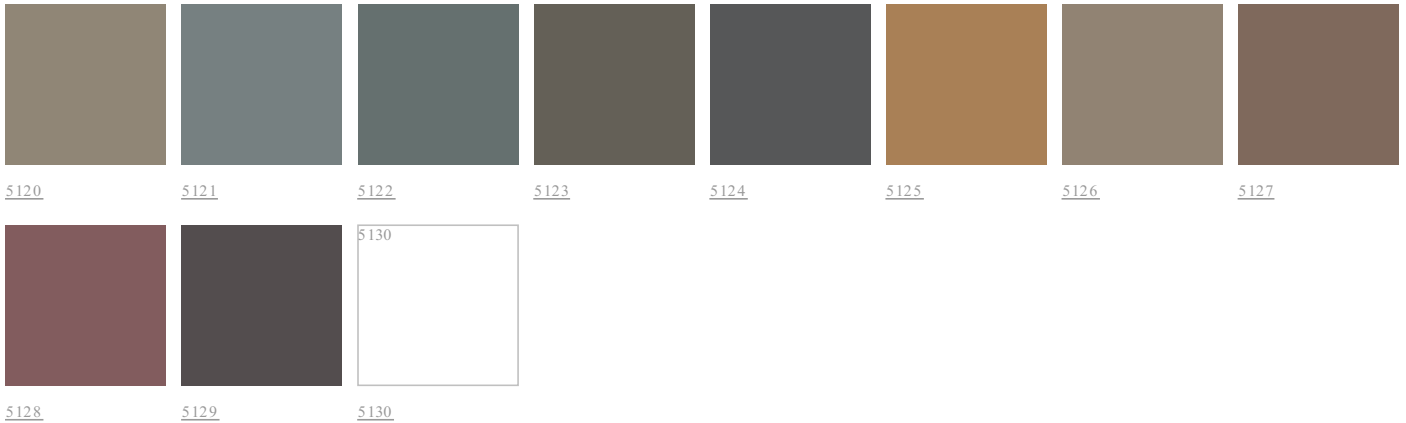

Arctic Colour Card

Arctic Colour Card includes 10 pearlescent shades for tinting Tikkurila's translucent interior and exterior products. Add subtle pearly shine to the wooden surfaces, logs and paneling.

Arctic Colour Card

Suitable products

Supi Arctic

Valtti Arctic